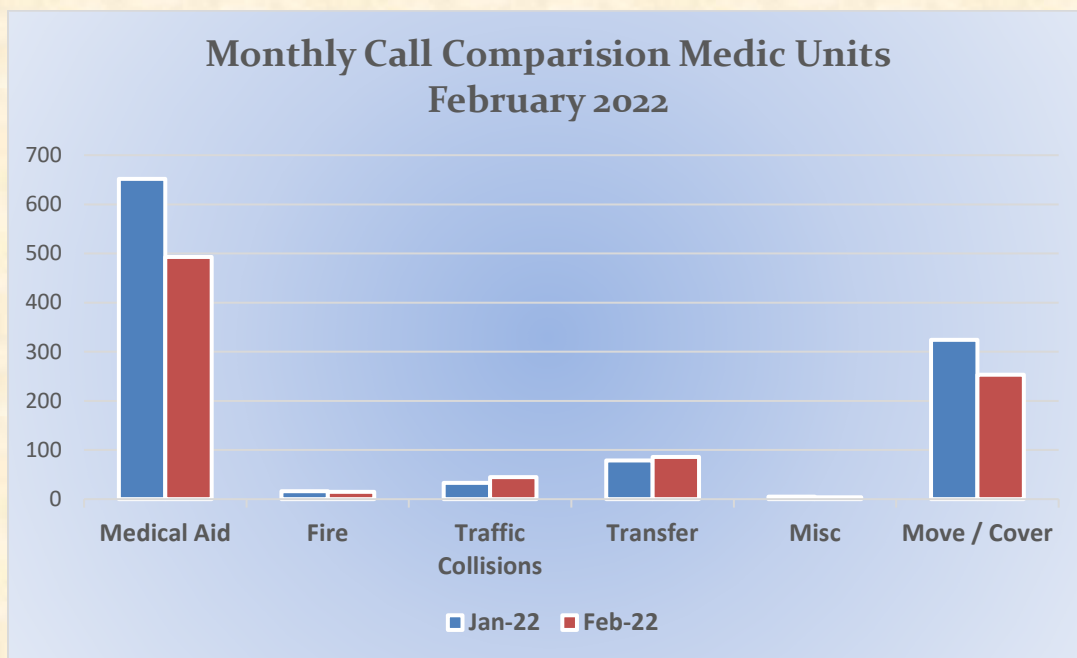

Total Responses for Medic Units: 849