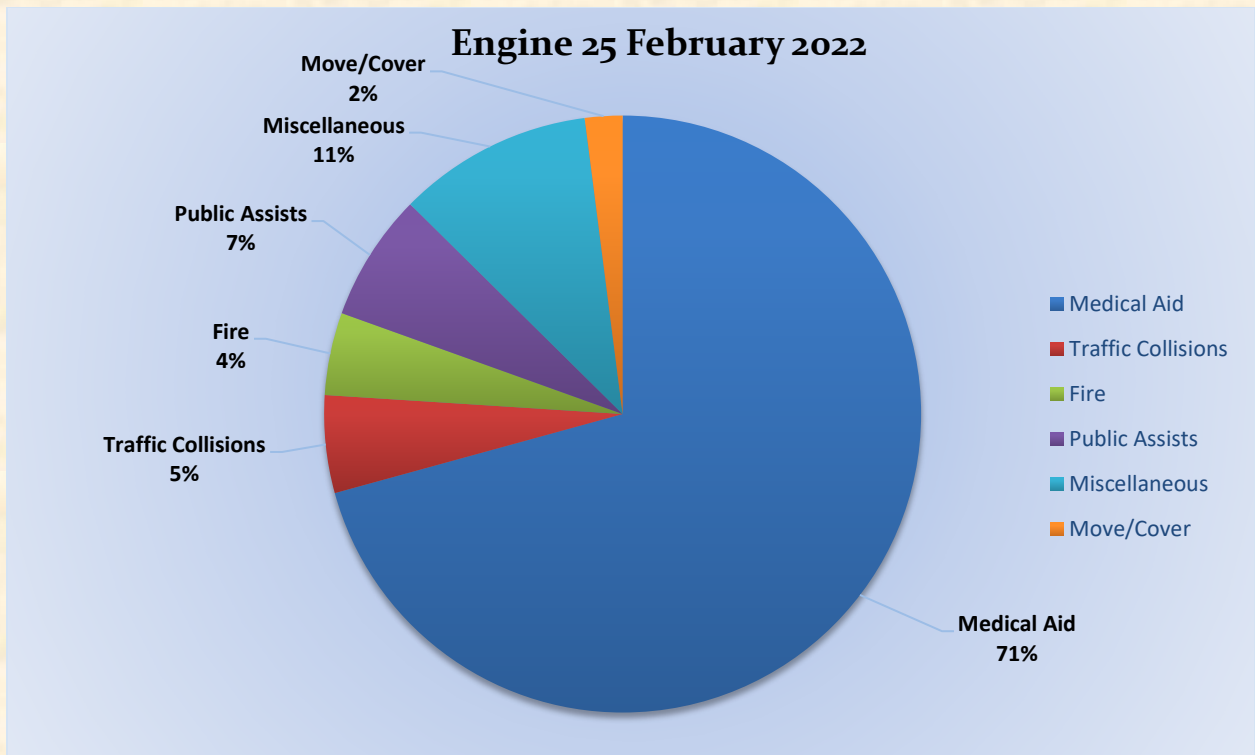

Engine 25 Monthly Statistics Comparison