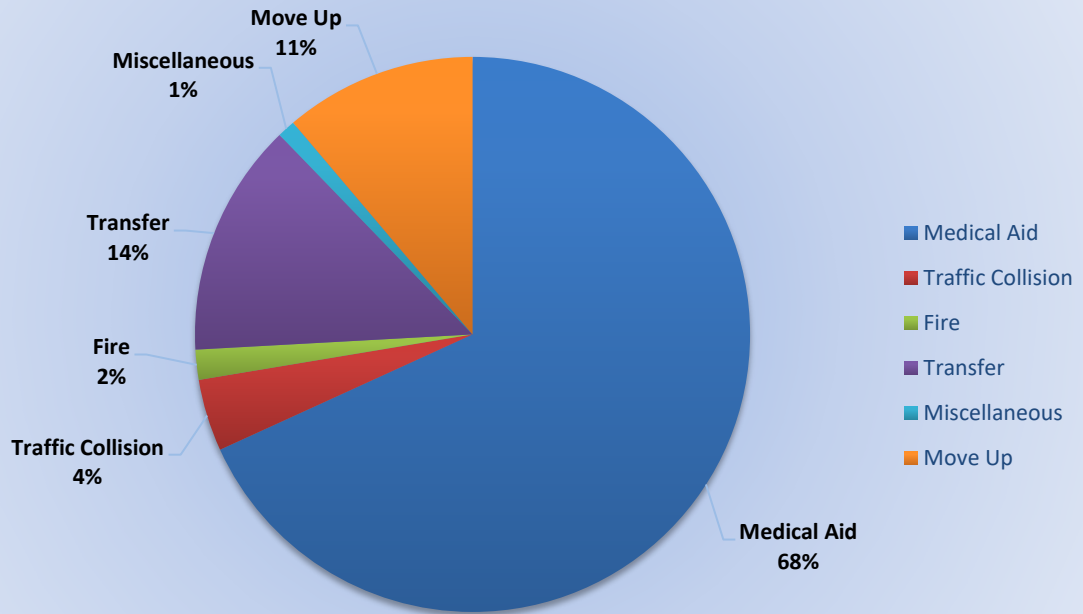

Station 25 Run Review February 2022

ENGINE 25: 248 Total Calls

Medical Aid- 174

Fire- 11

Traffic Collision- 13

Public Assist- 17

Misc- 26

Move/Cover - 5

Total Responses for Engine Companies: 597

Total Responses for Medic Units: 849

Engine 25 Monthly Statistics Comparison

Medic 25 February 2022

Medic 25 Monthly Statistics Comparison