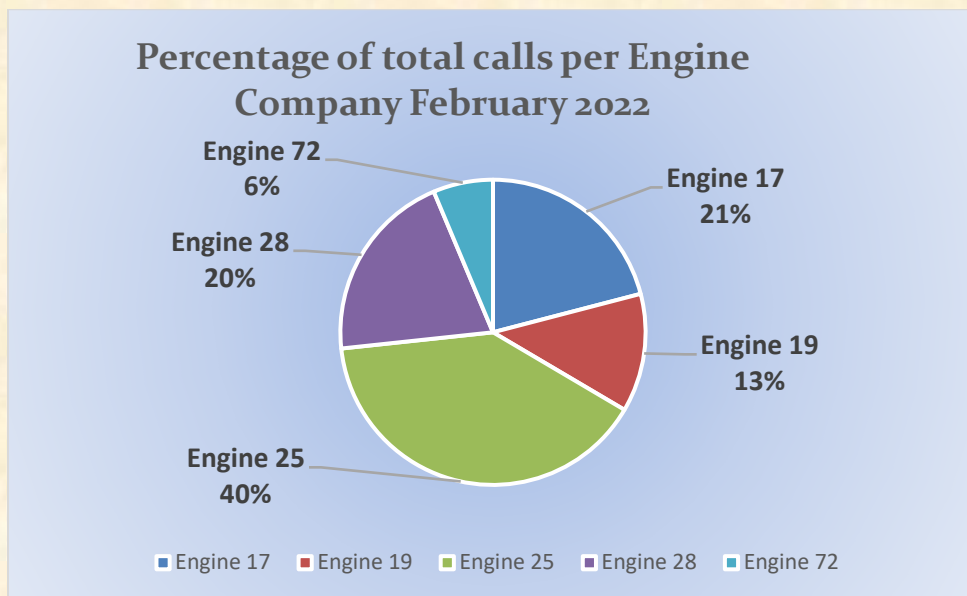

Station 25 Run Review February 2022

ENGINE 25: 248 Total Calls

Medical Aid- 174

Fire- 11

Traffic Collision- 13

Public Assist- 17

Misc- 26

Move/Cover - 5

MEDIC 25: 239 Total Calls

Medical Aid- 195

Fire- 5

Traffic Collision- 12

Transfer- 39

Misc-3

Move/Cover – 32

Monthly Run Statistics and Call Break Down – February 2022 Engine Companies and Medic Units

Total Responses for Engine Companies: 597

Total Responses for Medic Units: 849

Engine 25 Monthly Statistics Comparison

Medic 25 February 2022

Medic 25 Monthly Statistics Comparison