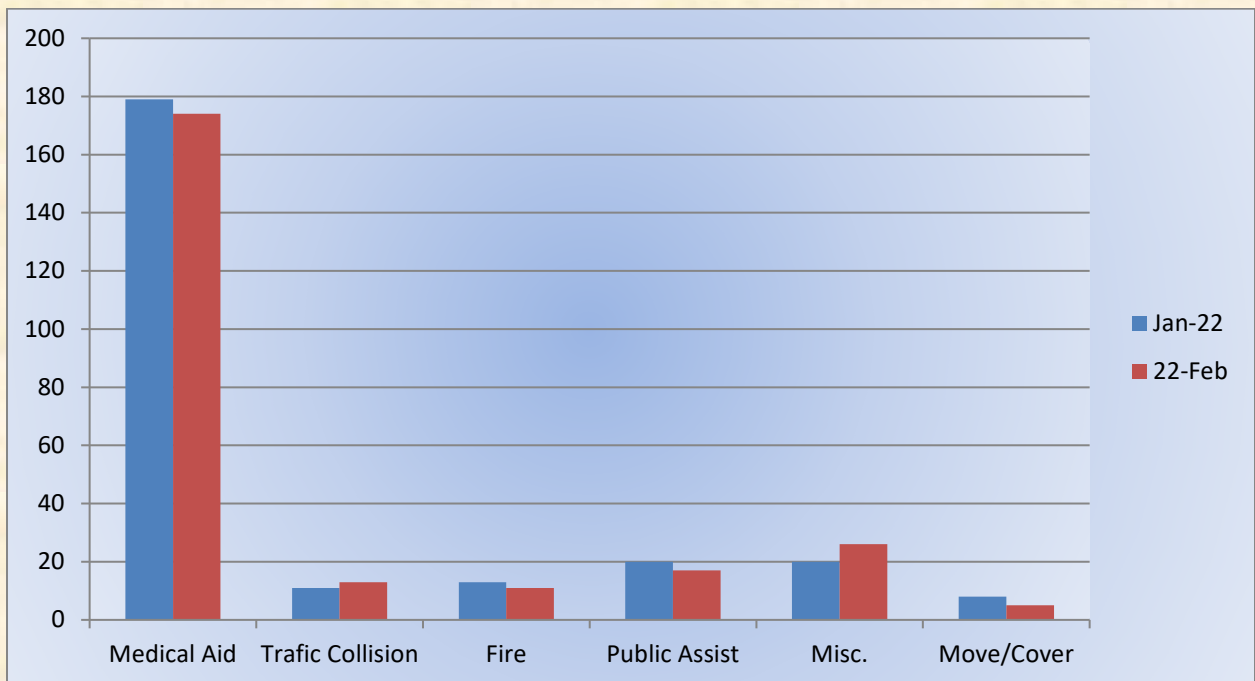

Total Responses for Engine Companies: 597

Total Responses for Medic Units: 849

Engine 25 Monthly Statistics Comparison

Medic 25 February 2022

Medic 25 Monthly Statistics Comparison