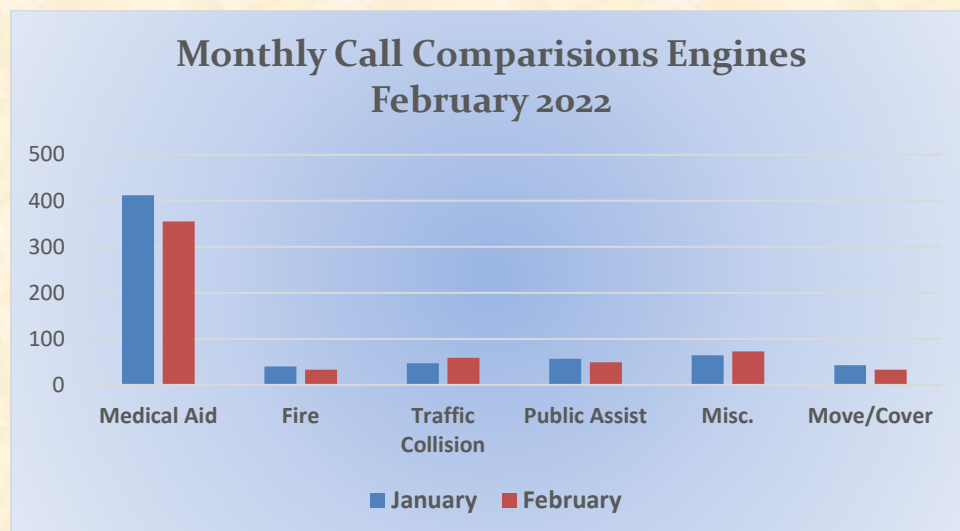

Monthly Run Statistics and Call Break Down – February 2022 Engine Companies and Medic Units

Total Responses for Engine Companies: 597