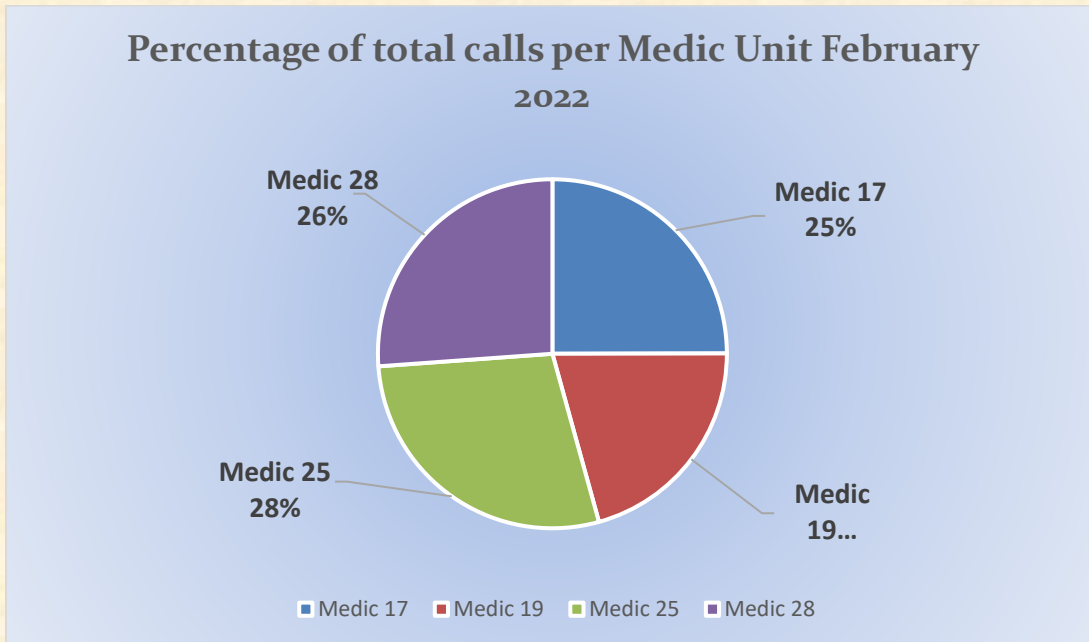

Total Responses for Medic Units: 849